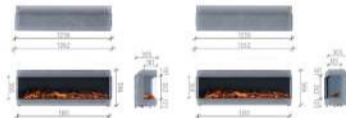

Features

- Simple and hassle-free installation - no flue required
- DuoFlame Multi Flame colour technology with 7 settings
- Adaptive heating technology - 0-2000W output
- Patented even heat distribution technology built into all models
- Energy-saving LED Multi-Flame technology
- Use of flame effect with or without heat
- Full screen display with realistic flame patterns
- Underbed mood lighting with 7 settings

- Choose from 28 Aspect and Landscape models
- Front, left hand, right hand and bay orientated options for all models
- All four orientation options professionally packed into one box
- Clear vision, low reflection front glass
- Unique side-glass reflection
- RF touchpad remote control with colour screen display
- 7-day programmable timer with room thermostat
- 240V/10A standard electric plug fitting
- 2-year warranty on all models

Electric

iléktró dimensions

1250gfi - front

1250gfi - bay

1250gfi - corner left

1250gfi - corner right