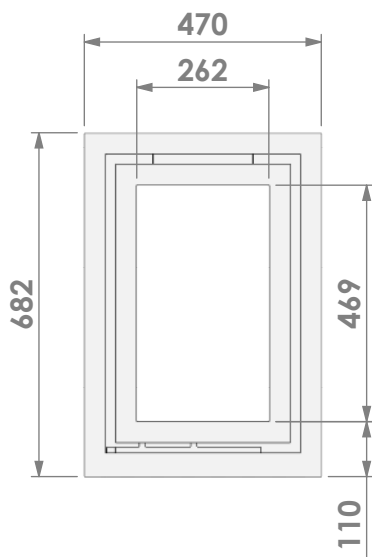

* = optional flue gas outlet $\varnothing$ 130 mm
** = optional air inlet $\varnothing$ 80 mm

barbas

Barbas Bellfires B.V.
Hallenstraat 17
5531 AB Bladel
The Netherlands
www.barbasbellfires.com

Name: Unilux-6 45 classic frame

Modifications reserved

Scale: 1:15
Unit: mm

Version: 0