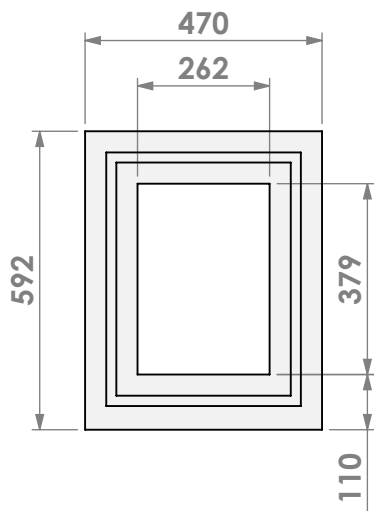

* = optional flue gas outlet $\varnothing$ 130 mm
** = optional air inlet $\varnothing$ 80 mm

barbas

Barbas Bellfires B.V.
Hallenstraat 17
5531 AB Bladel
The Netherlands
www.barbasbellfires.com

Name: **Unilux-6 40 classic frame**

Modifications reserved

Scale: **1:15**
Unit: **mm**

Version: **0**