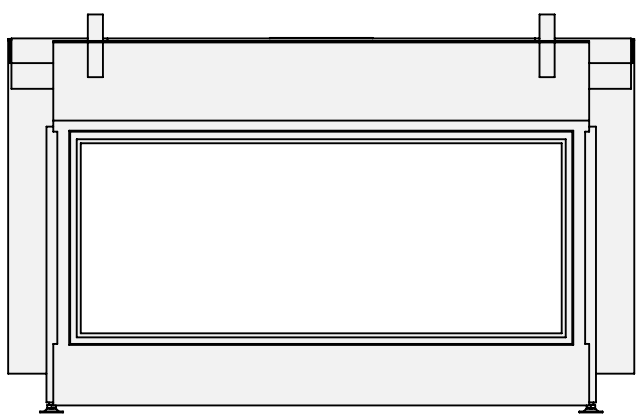

* = optional extended adjustable legs max. + 350 mm