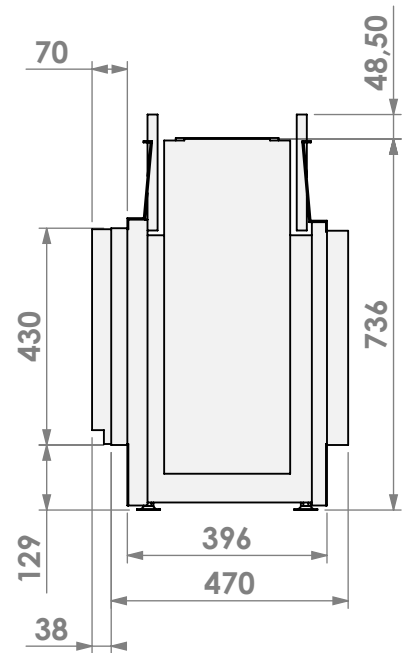

Name: **HBS Tunnel-3 FF - HD**

Modifications reserved

Scale: **1:15**  
 Unit: **mm**

Version: **0**

\* = optional extended adjustable legs max. + 350 mm

**belfires**

Barbas Bellfires B.V.  
 Hallenstraat 17  
 5531 AB Bladel  
 The Netherlands  
 www.barbasbellfires.com

Name: HBS Tunnel-3 Slim kader

Modifications reserved

Scale: 1:15  
Unit: mm

Version: 0