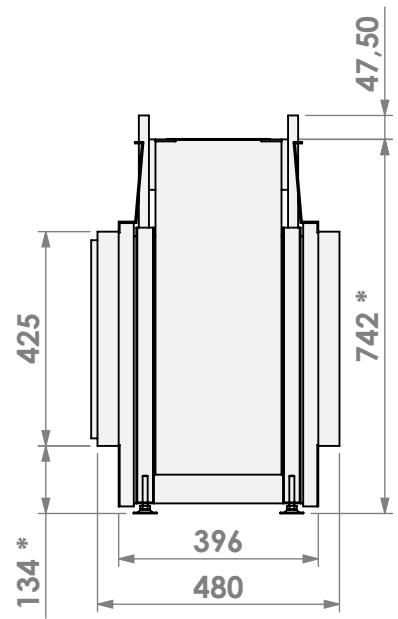

* = optional extended adjustable legs max. + 350 mm