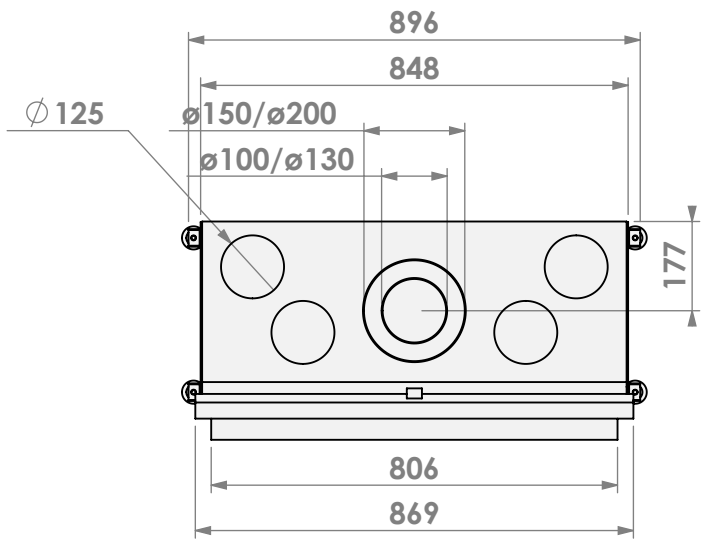

* = optional extended adjustable legs max. + 350 mm

belfires

Barbas Belfires B.V.
Hallenstraat 17
5531 AB Bladel
The Netherlands
www.barbasbelfires.com

Name: HBXS-3 floating frame convection casing

Modifications reserved

Scale: 1:15
Unit: mm

Version: 0

* = optional extended adjustable legs max. + 350 mm

belfires

Barbas Bellfires B.V.
 Hallenstraat 17
 5531 AB Bladel
 The Netherlands
www.barbasbellfires.com

Name: **HBXS-3 hidden door+ 7cm**

Modifications reserved

Scale: **1:15**
 Unit: **mm**

Version: **0**

* = optional extended adjustable legs max. + 350 mm

belfires

Barbas Bellfires B.V.
Hallenstraat 17
5531 AB Bladel
The Netherlands
www.barbasbellfires.com

Name: HBXS-3 Slim kader

Modifications reserved

Scale: 1:15
Unit: mm

Version: 0