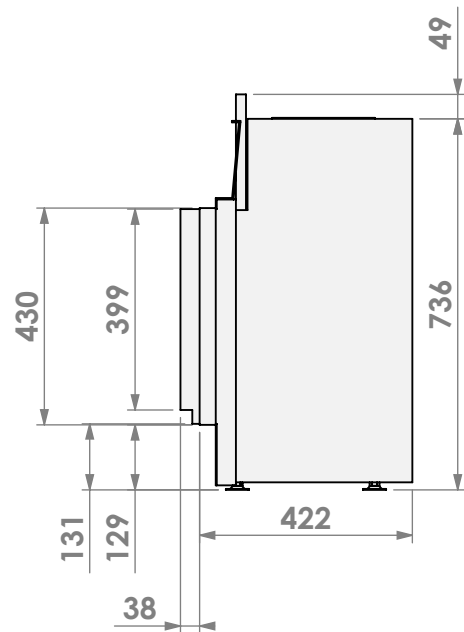

* = optional extended adjustable legs max. + 350 mm

belfires

Barbas Belfires B.V.
Hallenstraat 17
5531 AB Bladel
The Netherlands
www.barbasbelfires.com

Name: HBXS-3 floating frame convection casing

Modifications reserved

Scale: 1:15
Unit: mm

Version: 0

* = optional extended adjustable legs max. + 350 mm

belfires

Barbas Bellfires B.V.
 Hallenstraat 17
 5531 AB Bladel
 The Netherlands
www.barbasbellfires.com

Name: **HBXS-3 hidden door+ 7cm**

Modifications reserved

Scale: **1:15**
 Unit: **mm**

Version: **0**

* = optional extended adjustable legs max. + 350 mm

belfires

Barbas Bellfires B.V.
Hallenstraat 17
5531 AB Bladel
The Netherlands
www.barbasbellfires.com

Name: HBXS-3 Slim kader

Modifications reserved

Scale: 1:15
Unit: mm

Version: 0