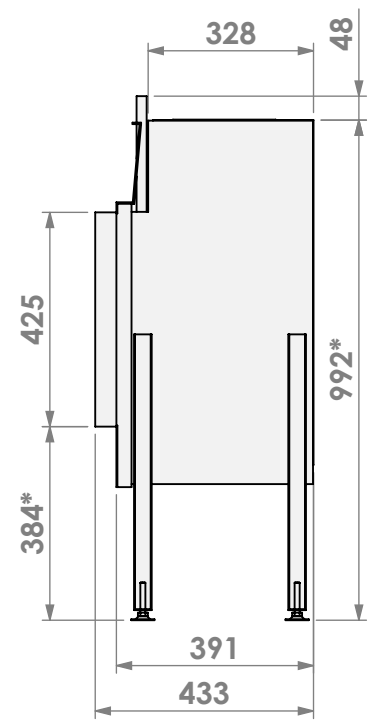

* = optional extended adjustable legs max. + 350 mm

belfires

Barbas Belfires B.V.
Hallenstraat 17
5531 AB Bladel
The Netherlands
www.barbasbelfires.com

Name: HBXS-3 floating frame convection casing

Modifications reserved

Scale: 1:15
Unit: mm

Version: 0

* = optional extended adjustable legs max. + 350 mm

belfires

Barbas Bellfires B.V.
 Hallenstraat 17
 5531 AB Bladel
 The Netherlands
www.barbasbellfires.com

Name: **HBXS-3 hidden door+ 7cm**

Modifications reserved

Scale: **1:15**
 Unit: **mm**

Version: **0**

* = optional extended adjustable legs max. + 350 mm

belfires

Barbas Bellfires B.V.
Hallenstraat 17
5531 AB Bladel
The Netherlands
www.barbasbellfires.com

Name: HBXS-3 Slim kader

Modifications reserved

Scale: 1:15
Unit: mm

Version: 0