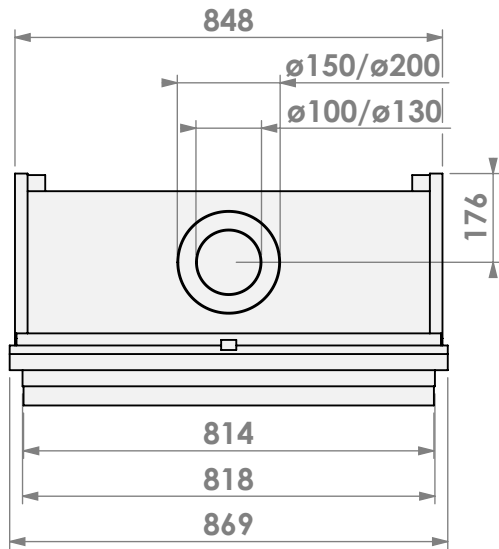

* = optional extended adjustable legs max. + 350 mm

belfires

Barbas Belfires B.V.
Hallenstraat 17
5531 AB Bladel
The Netherlands
www.barbasbelfires.com

Name: HBXS-3 floating frame convection casing

Modifications reserved

Scale: 1:15
Unit: mm

Version: 0

* = optional extended adjustable legs max. + 350 mm

belfires

Barbas Bellfires B.V.
 Hallenstraat 17
 5531 AB Bladel
 The Netherlands
www.barbasbellfires.com

Name: **HBXS-3 hidden door+ 7cm**

Modifications reserved

Scale: **1:15**
 Unit: **mm**

Version: **0**

* = optional extended adjustable legs max. + 350 mm

belfires

Barbas Bellfires B.V.
Hallenstraat 17
5531 AB Bladel
The Netherlands
www.barbasbellfires.com

Name: HBXS-3 Slim kader

Modifications reserved

Scale: 1:15
Unit: mm

Version: 0