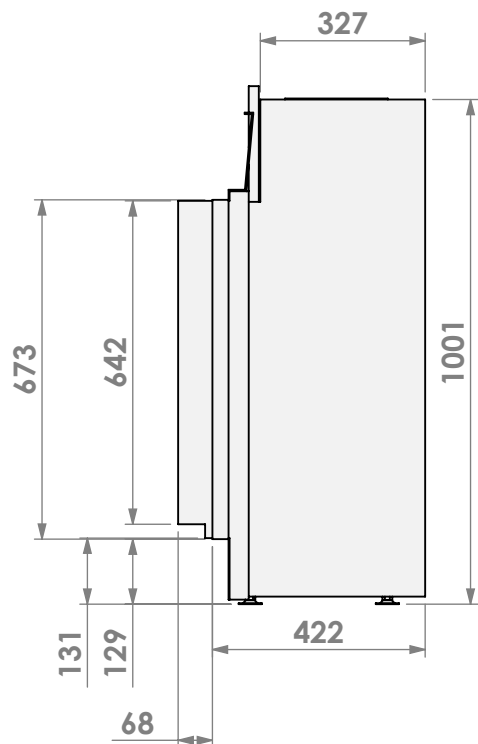

Modifications reserved

Scale: 1:15
Unit: mm

Version: 0

* = optional extended adjustable legs max. + 350 mm

belfires

Barbas Belfires B.V.
Hallenstraat 17
5531 AB Bladel
The Netherlands
www.barbasbelfires.com

Name: Derby Large-3 hidden door convection casing

Modifications reserved

Scale: 1:15
Unit: mm

Version: 0

belfires

Barbas Bellfires B.V.
Hallenstraat 17
5531 AB Bladel
The Netherlands
www.barbasbellfires.com

Name: Derby Large-3 hidden door+ 7cm

Modifications reserved

Scale: 1:15
Unit: mm

Version: 0

belfires

Barbas Bellfires B.V.
 Hallenstraat 17
 5531 AB Bladel
 The Netherlands
www.barbasbellfires.com

Name: Derby Large-3 hidden door+ 10cm

Name: Derby Large-3 Slim kader

Modifications reserved

Scale: 1:15
Unit: mm

Version: 0