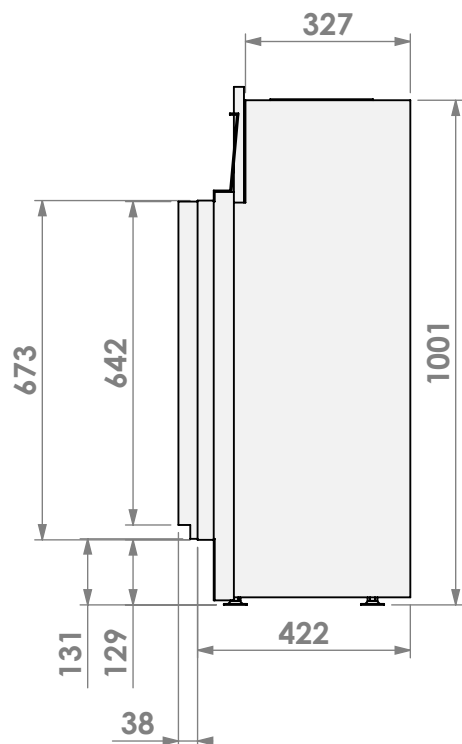

belfires

Barbas Bellfires B.V.
Hallenstraat 17
5531 AB Bladel
The Netherlands
www.barbasbellfires.com

Name: Derby Large-3 hidden door+ 7cm

Modifications reserved

Scale: 1:15
Unit: mm

Version: 0