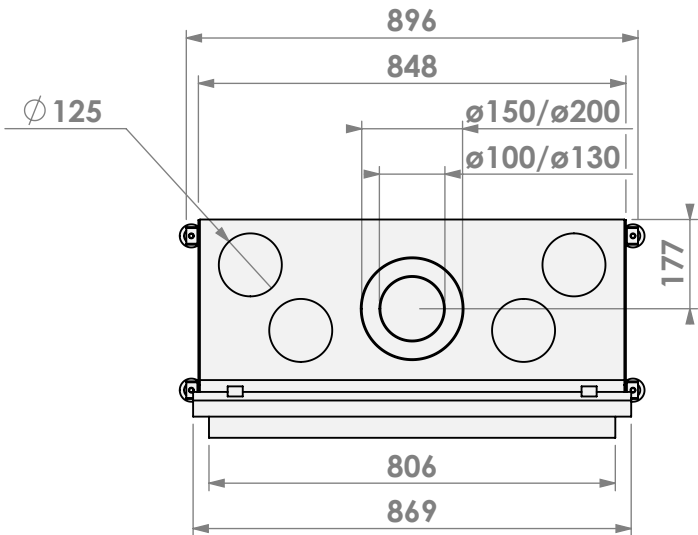

Name: **Derby Large-3 floating frame**

Modifications reserved

Projection:

American

Scale:

1:15

Version:

0

Unit:

mm

* = optional extended adjustable legs max. + 350 mm

belfires

Barbas Belfires B.V.
Hallenstraat 17
5531 AB Bladel
The Netherlands
www.barbasbelfires.com

Name: Derby Large-3 floating frame convection casing

Modifications reserved

Scale: 1:15
Unit: mm

Version: 0

* = optional extended adjustable legs max. + 350 mm

belfires

Barbas Belfires B.V.
Hallenstraat 17
5531 AB Bladel
The Netherlands
www.barbasbelfires.com

Name: Derby Large-3 Slim kader

Modifications reserved

Scale: 1:15
Unit: mm

Version: 0