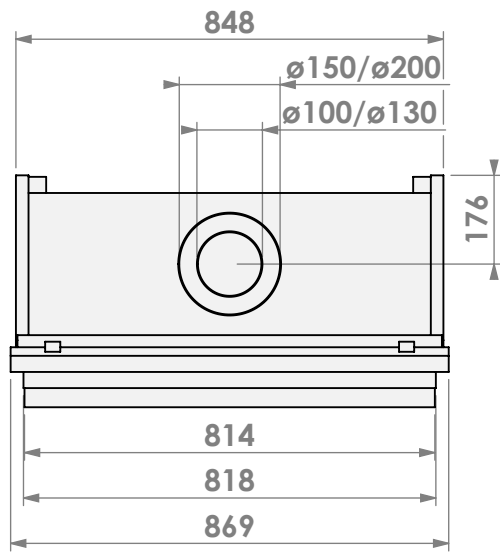

Modifications reserved

Scale: 1:15
Unit: mm

Version: 0

* = optional extended adjustable legs max. + 350 mm

belfires

Barbas Belfires B.V.
Hallenstraat 17
5531 AB Bladel
The Netherlands
www.barbasbelfires.com

Name: Derby Large-3 hidden door convection casing

Modifications reserved

Scale: 1:15
Unit: mm

Version: 0

belfires

Barbas Bellfires B.V.
Hallenstraat 17
5531 AB Bladel
The Netherlands
www.barbasbellfires.com

Name: Derby Large-3 hidden door+ 7cm

Modifications reserved

Scale: 1:15
Unit: mm

Version: 0

belfires

Barbas Bellfires B.V.
 Hallenstraat 17
 5531 AB Bladel
 The Netherlands
www.barbasbellfires.com

Name: Derby Large-3 hidden door+ 10cm

Name: Derby Large-3 Slim kader

Modifications reserved

Scale: 1:15
Unit: mm

Version: 0