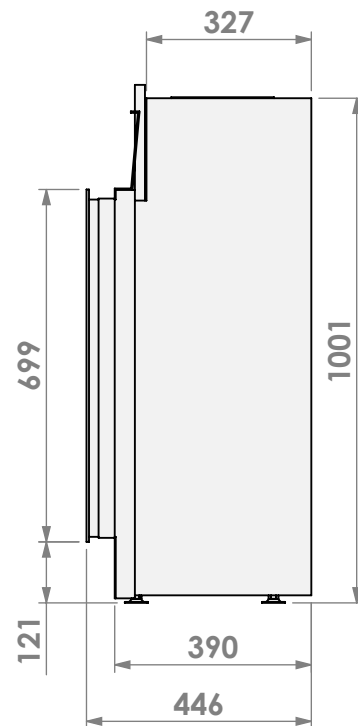

Name: Derby Large-3 hidden door+ 7cm

Modifications reserved

Scale: 1:15
Unit: mm

Version: 0

belfires

Barbas Bellfires B.V.
 Hallenstraat 17
 5531 AB Bladel
 The Netherlands
www.barbasbellfires.com

Name: Derby Large-3 hidden door+ 10cm

Modifications reserved

Scale: 1:15
 Unit: mm

Version: 0

* = optional extended adjustable legs max. + 350 mm

belfires

Barbas Belfires B.V.
Hallenstraat 17
5531 AB Bladel
The Netherlands
www.barbasbelfires.com

Name: Derby Large-3 hidden door+10cm stone bar

Modifications reserved

Scale: 1:15
Unit: mm

Version: 0

Cadre Fin
Rahmen Raffiniert

belfires

Barbas Bellfires B.V.
Hallenstraat 17
5531 AB Bladel
The Netherlands
www.barbasbellfires.com

Name: Derby Large-3 Slim kader

Modifications reserved

Scale: 1:15
Unit: mm

Version: 0