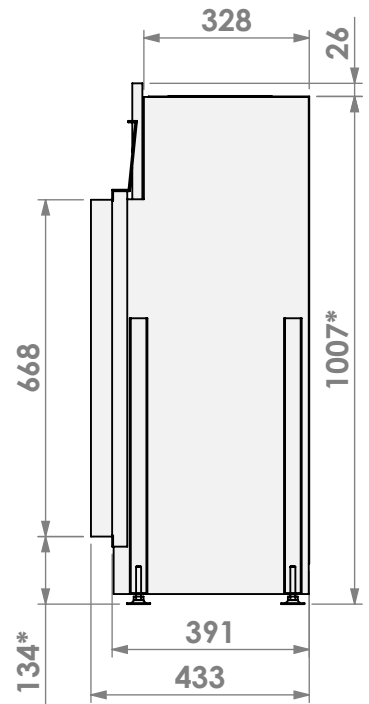

Name: **Derby Large-3 floating frame**

Modifications reserved

Projection:

American

Scale:

1:15

Version:

0

Unit:

mm

* = optional extended adjustable legs max. + 350 mm

belfires

Barbas Belfires B.V.
Hallenstraat 17
5531 AB Bladel
The Netherlands
www.barbasbelfires.com

Name: Derby Large-3 floating frame convection casing

Modifications reserved

Scale: 1:15
Unit: mm

Version: 0

* = optional extended adjustable legs max. + 350 mm

belfires

Barbas Belfires B.V.
Hallenstraat 17
5531 AB Bladel
The Netherlands
www.barbasbelfires.com

Name: Derby Large-3 Slim kader

Modifications reserved

Scale: 1:15
Unit: mm

Version: 0