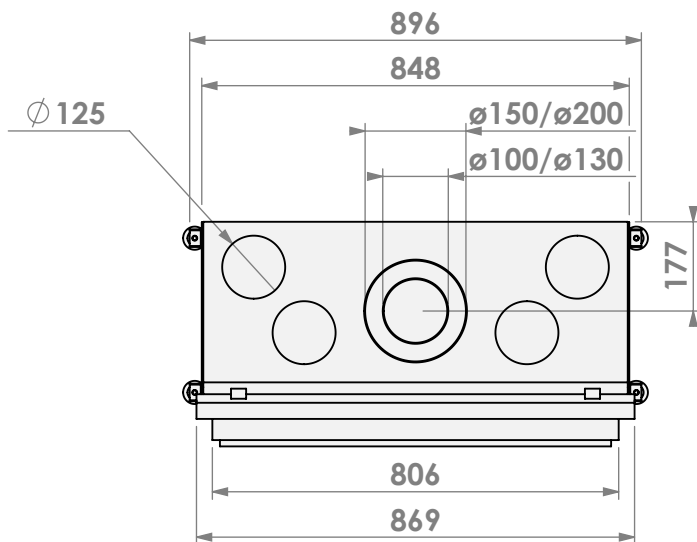

Name: **Derby Large-3 floating frame**

Modifications reserved

Projection:

American

Scale:

1:15

Version:

0

Unit:

mm

* = optional extended adjustable legs max. + 350 mm

belfires

Barbas Belfires B.V.
Hallenstraat 17
5531 AB Bladel
The Netherlands
www.barbasbelfires.com

Name: Derby Large-3 floating frame convection casing

Modifications reserved

Scale: 1:15
Unit: mm

Version: 0

* = optional extended adjustable legs max. + 350 mm

belfires

Barbas Belfires B.V.
Hallenstraat 17
5531 AB Bladel
The Netherlands
www.barbasbelfires.com

Name: Derby Large-3 Slim kader

Modifications reserved

Scale: 1:15
Unit: mm

Version: 0