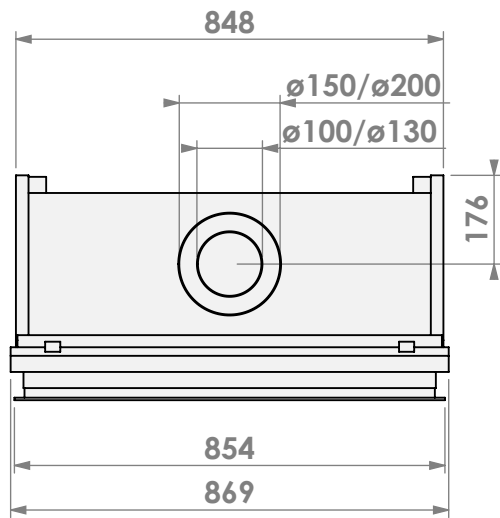

Name: Derby Large-3 hidden door+ 7cm

Modifications reserved

Scale: 1:15
Unit: mm

Version: 0

belfires

Barbas Bellfires B.V.
 Hallenstraat 17
 5531 AB Bladel
 The Netherlands
www.barbasbellfires.com

Name: Derby Large-3 hidden door+ 10cm

Modifications reserved

Scale: 1:15
 Unit: mm

Version: 0

* = optional extended adjustable legs max. + 350 mm

belfires

Barbas Belfires B.V.
Hallenstraat 17
5531 AB Bladel
The Netherlands
www.barbasbelfires.com

Name: Derby Large-3 hidden door+10cm stone bar

Modifications reserved

Scale: 1:15
Unit: mm

Version: 0

Cadre Fin
Rahmen Raffiniert

belfires

Barbas Bellfires B.V.
Hallenstraat 17
5531 AB Bladel
The Netherlands
www.barbasbellfires.com

Name: Derby Large-3 Slim kader

Modifications reserved

Scale: 1:15
Unit: mm

Version: 0