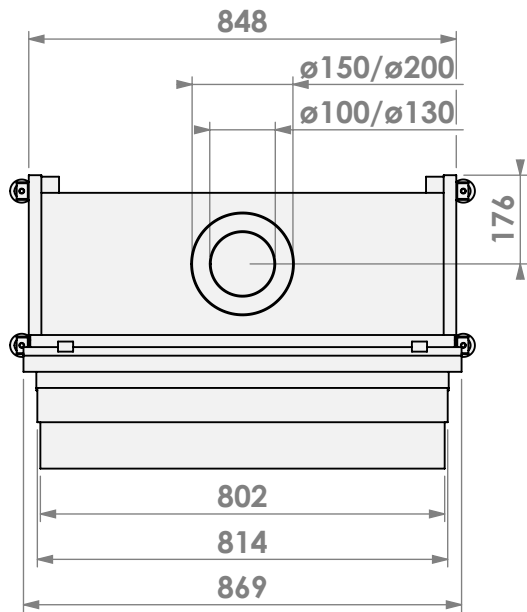

Name: Derby Large-3 hidden door+ 7cm

Modifications reserved

Scale: 1:15
Unit: mm

Version: 0

belfires

Barbas Bellfires B.V.
 Hallenstraat 17
 5531 AB Bladel
 The Netherlands
www.barbasbellfires.com

Name: Derby Large-3 hidden door+ 10cm

Modifications reserved

Scale: 1:15
 Unit: mm

Version: 0

* = optional extended adjustable legs max. + 350 mm

belfires

Barbas Belfires B.V.
Hallenstraat 17
5531 AB Bladel
The Netherlands
www.barbasbelfires.com

Name: Derby Large-3 hidden door+10cm stone bar

Modifications reserved

Scale: 1:15
Unit: mm

Version: 0

Cadre Fin
Rahmen Raffiniert

belfires

Barbas Bellfires B.V.
Hallenstraat 17
5531 AB Bladel
The Netherlands
www.barbasbellfires.com

Name: Derby Large-3 Slim kader

Modifications reserved

Scale: 1:15
Unit: mm

Version: 0