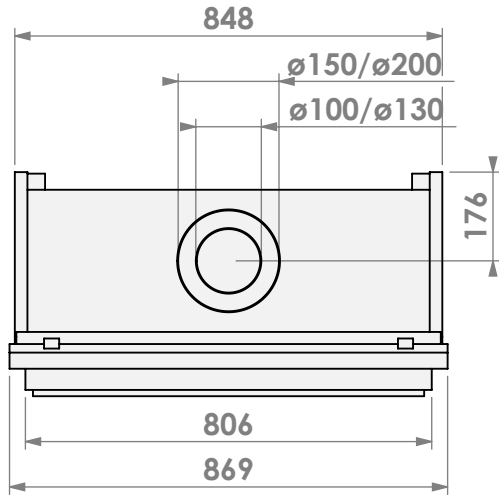

belfires

Barbas Belfires B.V.
 Hallenstraat 17
 5531 AB Bladel
 The Netherlands
 www.barbasbelfires.com

Name: Derby Large-3 hidden door

Modifications reserved

Scale: 1:15
 Unit: mm

Version: 0

bellfires

Barbas Bellfires B.V.
Hallenstraat 17
5531 AB Bladel
The Netherlands
www.barbasbellfires.com

Name: **Derby Large-3 floating frame**

Modifications reserved

Projection:

American

Scale:

1:15

Version:

0

Unit:

mm

* = optional extended adjustable legs max. + 350 mm

belfires

Barbas Belfires B.V.
Hallenstraat 17
5531 AB Bladel
The Netherlands
www.barbasbelfires.com

Name: Derby Large-3 floating frame convection casing

Name: Derby Large-3 Slim kader

Modifications reserved

Scale: 1:15
Unit: mm

Version: 0