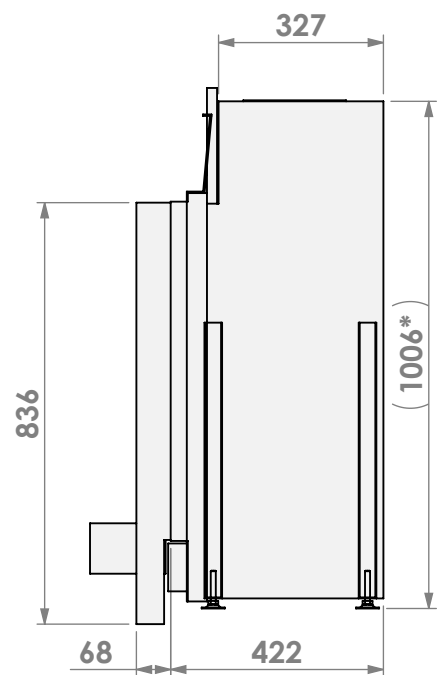

Name: Derby Large-3 hidden door+ 7cm

Modifications reserved

Scale: 1:15
Unit: mm

Version: 0

belfires

Barbas Bellfires B.V.
 Hallenstraat 17
 5531 AB Bladel
 The Netherlands
www.barbasbellfires.com

Name: Derby Large-3 hidden door+ 10cm

Modifications reserved

Scale: 1:15
 Unit: mm

Version: 0

* = optional extended adjustable legs max. + 350 mm

belfires

Barbas Belfires B.V.
Hallenstraat 17
5531 AB Bladel
The Netherlands
www.barbasbelfires.com

Name: Derby Large-3 hidden door+10cm stone bar

Modifications reserved

Scale: 1:15
Unit: mm

Version: 0

Cadre Fin
Rahmen Raffiniert

belfires

Barbas Bellfires B.V.
Hallenstraat 17
5531 AB Bladel
The Netherlands
www.barbasbellfires.com

Name: Derby Large-3 Slim kader

Modifications reserved

Scale: 1:15
Unit: mm

Version: 0