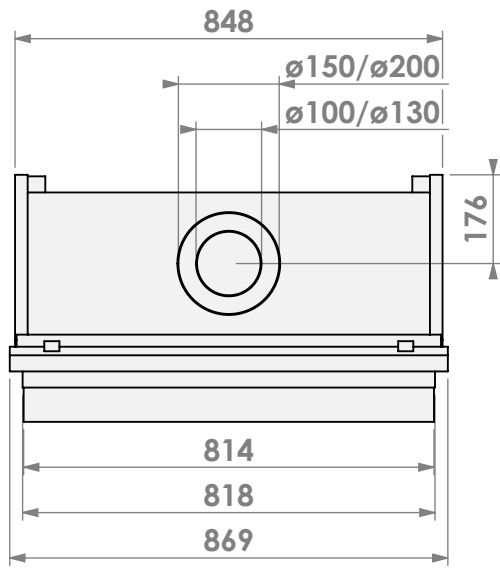

Name: Derby Large-3 hidden door convection casing

Modifications reserved

Scale: 1:15
Unit: mm

Version: 0

belfires

Barbas Bellfires B.V.
Hallenstraat 17
5531 AB Bladel
The Netherlands
www.barbasbellfires.com

Name: Derby Large-3 hidden door+ 7cm

Modifications reserved

Scale: 1:15
Unit: mm

Version: 0

belfires

Barbas Bellfires B.V.
 Hallenstraat 17
 5531 AB Bladel
 The Netherlands
www.barbasbellfires.com

Name: Derby Large-3 hidden door+ 10cm

Name: Derby Large-3 hidden door+10cm stone bar

Modifications reserved

Scale: 1:15
Unit: mm

Version: 0

Cadre Fin
Rahmen Raffiniert

belfires

Barbas Bellfires B.V.
Hallenstraat 17
5531 AB Bladel
The Netherlands
www.barbasbellfires.com

Name: Derby Large-3 Slim kader

Modifications reserved

Scale: 1:15
Unit: mm

Version: 0