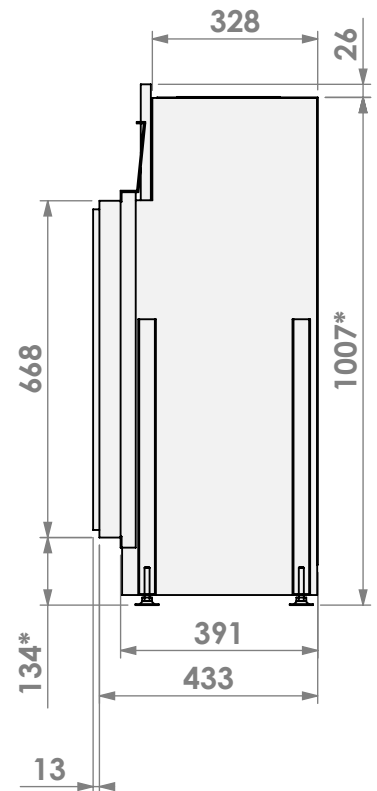

* = optional extended adjustable legs max. + 350 mm

belfires

Barbas Belfires B.V.
Hallenstraat 17
5531 AB Bladel
The Netherlands
www.barbasbelfires.com

Name: Derby Large-3 floating frame convection casing

Modifications reserved

Scale: 1:15
Unit: mm

Version: 0