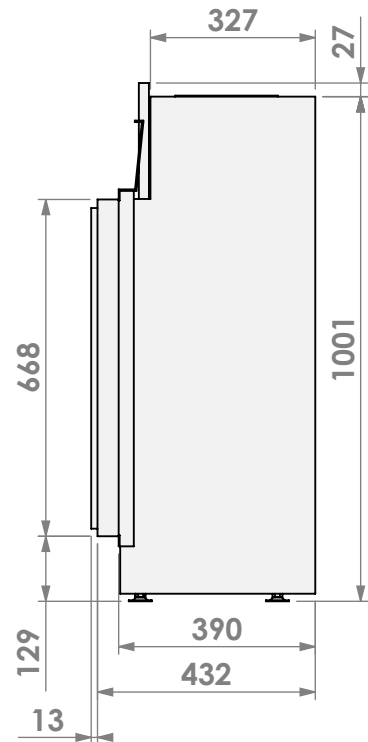

belfires

Barbas Belfires B.V.
 Hallenstraat 17
 5531 AB Bladel
 The Netherlands
 www.barbasbelfires.com

Name: Derby Large-3 hidden door

Modifications reserved

Scale: 1:15
 Unit: mm

Version: 0

bellfires

Barbas Bellfires B.V.
Hallenstraat 17
5531 AB Bladel
The Netherlands
www.barbasbellfires.com

Name: **Derby Large-3 floating frame**

Modifications reserved

Projection:

American

Scale:

1:15

Version:

0

Name: Derby Large-3 hidden door+ 7cm

Modifications reserved

Scale: 1:15
Unit: mm

Version: 0

belfires

Barbas Bellfires B.V.
 Hallenstraat 17
 5531 AB Bladel
 The Netherlands
www.barbasbellfires.com

Name: Derby Large-3 hidden door+ 10cm

Name: Derby Large-3 Slim kader

Modifications reserved

Scale: 1:15
Unit: mm

Version: 0