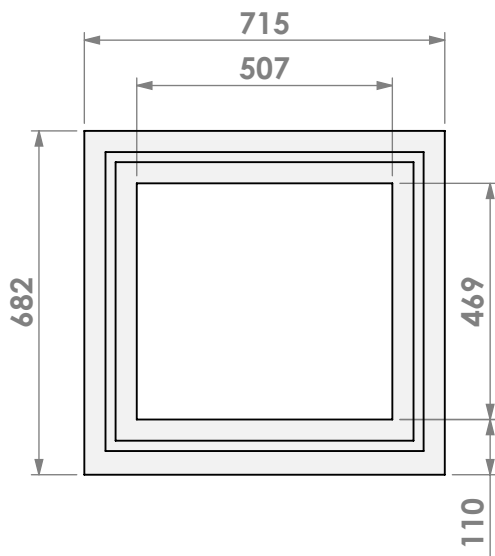

* = optional flue gas outlet $\varnothing$ 150 mm
** = optional air inlet $\varnothing$ 125 mm

barbas

Barbas Bellfires B.V.
Hallenstraat 17
5531 AB Bladel
The Netherlands
www.barbasbellfires.com

Name: Unilux-6 67 classic frame

Modifications reserved

Scale: 1:15
Unit: mm

Version: 0