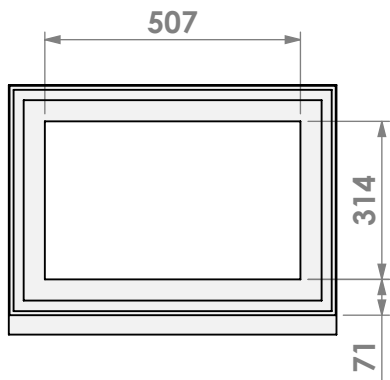

* = optional flue gas outlet $\varnothing$ 150 mm
** = optional air inlet $\varnothing$ 125 mm

barbas

Barbas Bellfires B.V.
Hallenstraat 17
5531 AB Bladel
The Netherlands
www.barbasbellfires.com

Name: Unilux-6 65 built-in frame

Modifications reserved

Scale: 1:15
Unit: mm

Version: 0