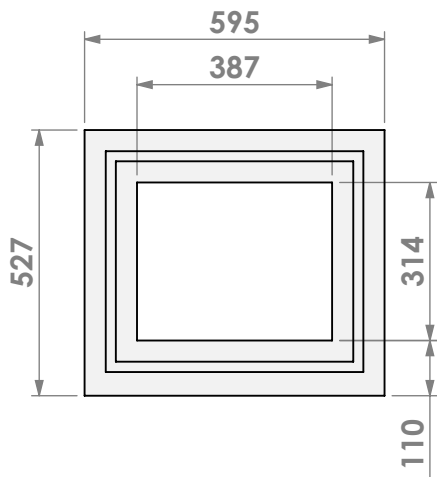

* = optional flue gas outlet $\varnothing$ 130 mm
** = optional air inlet $\varnothing$ 80 mm

barbas

Barbas Bellfires B.V.
Hallenstraat 17
5531 AB Bladel
The Netherlands
www.barbasbellfires.com

Name: Unilux-6 52 classic frame

Modifications reserved

Scale: 1:15
Unit: mm

Version: 0