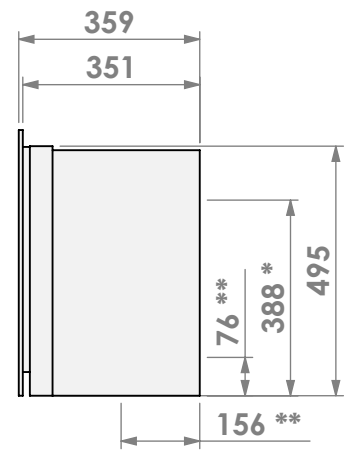

* = optional flue gas outlet $\varnothing$ 130 mm
** = optional air inlet $\varnothing$ 80 mm

barbas

Barbas Bellfires B.V.
Hallenstraat 17
5531 AB Bladel
The Netherlands
www.barbasbellfires.com

Name: Unilux-6 52 classic frame

Modifications reserved

Scale: 1:15
Unit: mm

Version: 0