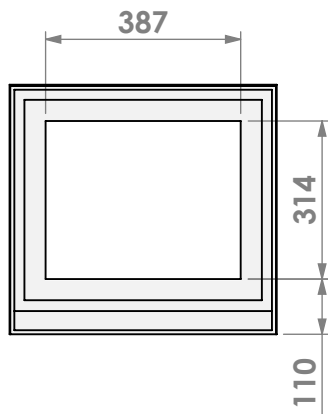

* = optional flue gas outlet $\varnothing$ 130 mm
** = optional air inlet $\varnothing$ 80 mm

barbas

Barbas Bellfires B.V.
Hallenstraat 17
5531 AB Bladel
The Netherlands
www.barbasbellfires.com

Name: **Unilux-6 52 insert frame**

Modifications reserved

Scale: **1:15**
Unit: **mm**

Version: **0**