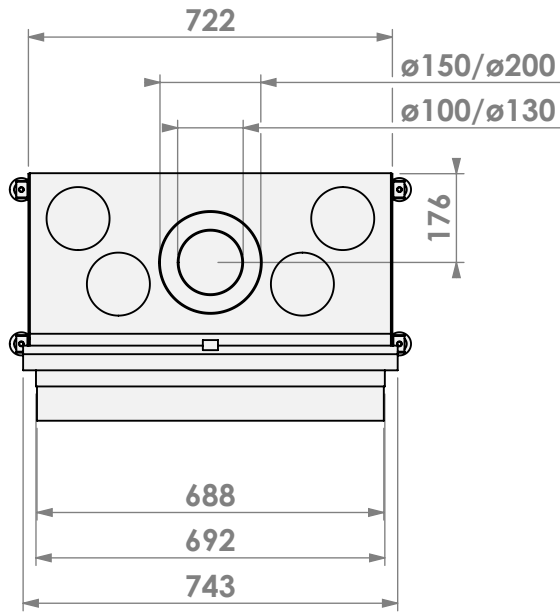

Modifications reserved

Scale: **1:15**
 Unit: **mm**

Version: **0**

* = optional extended adjustable legs max. + 350 mm

belfires

Barbas Belfires B.V.
Hallenstraat 17
5531 AB Bladel
The Netherlands
www.barbasbelfires.com

Name: **Topsham Large-3 hidden door convection casing**

Modifications reserved

Scale: **1:15**
Unit: **mm**

Version: **0**

belfires

Barbas Bellfires B.V.
Hallenstraat 17
5531 AB Bladel
The Netherlands
www.barbasbellfires.com

Name: **Topsham Large-3 hidden door+ 10cm**

Modifications reserved

Scale: **1:15**
Unit: **mm**

Version: **0**

* = optional extended adjustable legs max. + 350 mm

belfires

Barbas Bellfires B.V.
Hallenstraat 17
5531 AB Bladel
The Netherlands
www.barbasbellfires.com

Name: **Topsham Large-3 Slim kader**

Modifications reserved

Scale: **1:15**
Unit: **mm**

Version: **0**