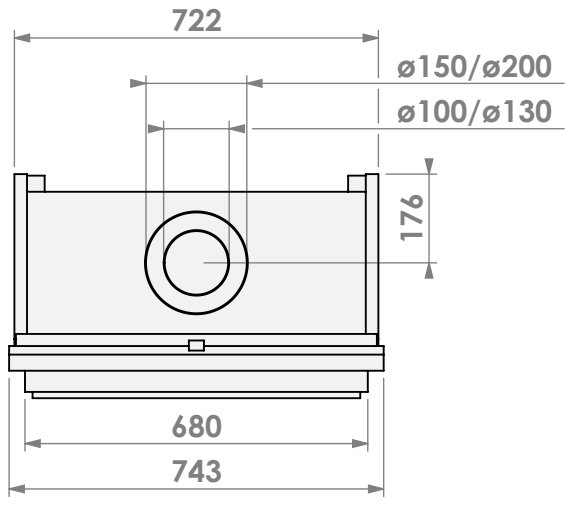

belfires

Barbas Bellfires B.V.
 Hallenstraat 17
 5531 AB Bladel
 The Netherlands
 www.barbasbellfires.com

Name: **Topsham Large-3 hidden door**

Modifications reserved

Scale: **1:15**
 Unit: **mm**

Version: **0**

Modifications reserved

Scale: **1:15**
 Unit: **mm**

Version: **0**

* = optional extended adjustable legs max. + 350 mm

belfires

Barbas Belfires B.V.
Hallenstraat 17
5531 AB Bladel
The Netherlands
www.barbasbelfires.com

Name: **Topsham Large-3 Slim kader**

Modifications reserved

Scale: **1:15**
Unit: **mm**

Version: **0**