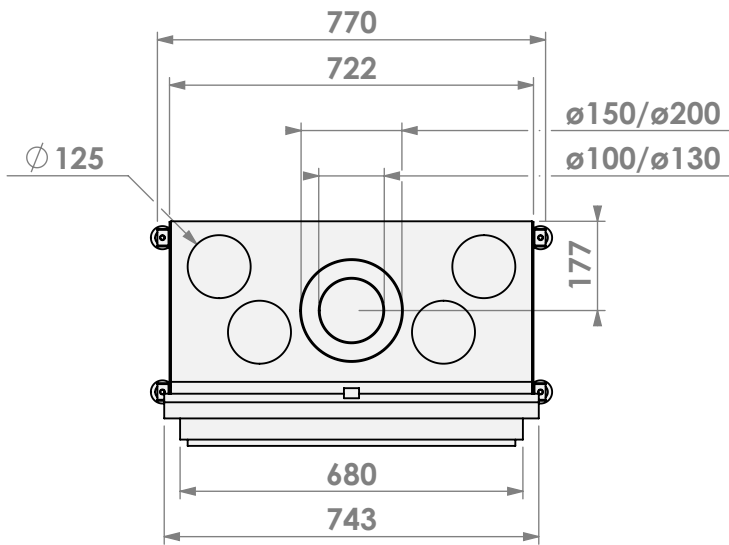

belfires

Barbas Bellfires B.V.
 Hallenstraat 17
 5531 AB Bladel
 The Netherlands
 www.barbasbellfires.com

Name: **Topsham Large-3 hidden door**

Modifications reserved

Scale: **1:15**
 Unit: **mm**

Version: **0**

* = optional extended adjustable legs max. + 350 mm

belfires

Barbas Belfires B.V.
 Hallenstraat 17
 5531 AB Bladel
 The Netherlands
 www.barbasbelfires.com

Name: **Topsham Large-3 floating frame convection casing**

Modifications reserved

Scale: **1:15**
 Unit: **mm**

Version: **0**

* = optional extended adjustable legs max. + 350 mm

belfires

Barbas Belfires B.V.
Hallenstraat 17
5531 AB Bladel
The Netherlands
www.barbasbelfires.com

Name: **Topsham Large-3 Slim kader**

Modifications reserved

Scale: **1:15**
Unit: **mm**

Version: **0**