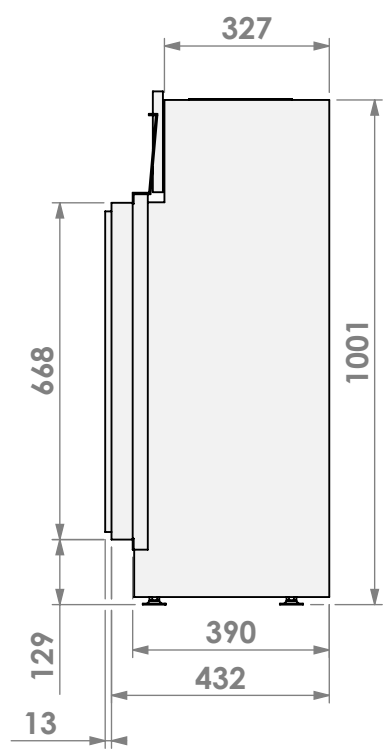

belfires

Barbas Bellfires B.V.
 Hallenstraat 17
 5531 AB Bladel
 The Netherlands
 www.barbasbellfires.com

Name: **Topsham Large-3 hidden door**

Modifications reserved

Scale: **1:15**
 Unit: **mm**

Version: **0**

* = optional extended adjustable legs max. + 350 mm

belfires

Barbas Belfires B.V.
 Hallenstraat 17
 5531 AB Bladel
 The Netherlands
 www.barbasbelfires.com

Name: **Topsham Large-3 floating frame convection casing**

Modifications reserved

Scale: **1:15**
 Unit: **mm**

Version: **0**

* = optional extended adjustable legs max. + 350 mm

belfires

Barbas Belfires B.V.
Hallenstraat 17
5531 AB Bladel
The Netherlands
www.barbasbelfires.com

Name: **Topsham Large-3 Slim kader**

Modifications reserved

Scale: **1:15**
Unit: **mm**

Version: **0**