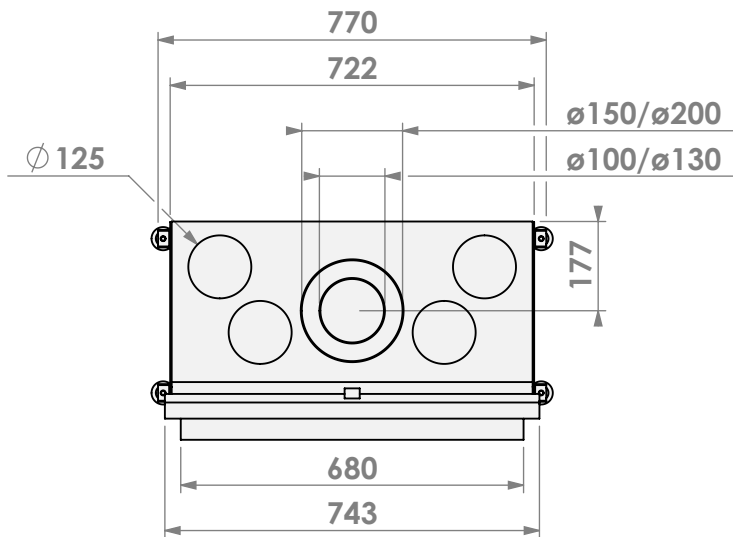

* = optional extended adjustable legs max. + 350 mm

belfires

Barbas Belfires B.V.
 Hallenstraat 17
 5531 AB Bladel
 The Netherlands
 www.barbasbelfires.com

Name: **Topsham Large-3 floating frame convection casing**

Modifications reserved

Scale: **1:15**
 Unit: **mm**

Version: **0**

* = optional extended adjustable legs max. + 350 mm

belfires

Barbas Belfires B.V.
Hallenstraat 17
5531 AB Bladel
The Netherlands
www.barbasbelfires.com

Name: **Topsham Large-3 Slim kader**

Modifications reserved

Scale: **1:15**
Unit: **mm**

Version: **0**