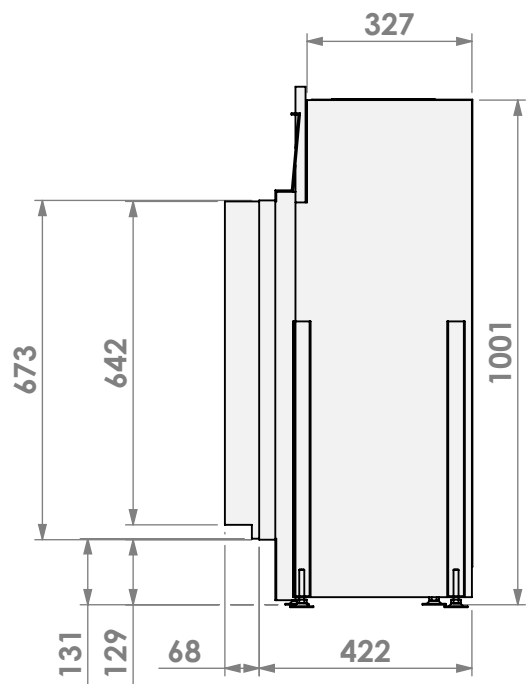

Name: **Topsham Large-3 hidden door convection casing**

Modifications reserved

Scale: **1:15**
Unit: **mm**

Version: **0**

belfires

Barbas Bellfires B.V.
Hallenstraat 17
5531 AB Bladel
The Netherlands
www.barbasbellfires.com

Name: **Topsham Large-3 hidden door+ 10cm**

Modifications reserved

Scale: **1:15**
Unit: **mm**

Version: **0**

* = optional extended adjustable legs max. + 350 mm

belfires

Barbas Bellfires B.V.
Hallenstraat 17
5531 AB Bladel
The Netherlands
www.barbasbellfires.com

Name: Topsham Large-3 hidden door+ 10cm stone bar

Modifications reserved

Scale: 1:15
Unit: mm

Version: 0

Cadre Fin
Rahmen Raffiniert

belfires

Barbas Bellfires B.V.
Hallenstraat 17
5531 AB Bladel
The Netherlands
www.barbasbellfires.com

Name: **Topsham Large-3 Slim kader**

Modifications reserved

Scale: **1:15**
Unit: **mm**

Version: **0**