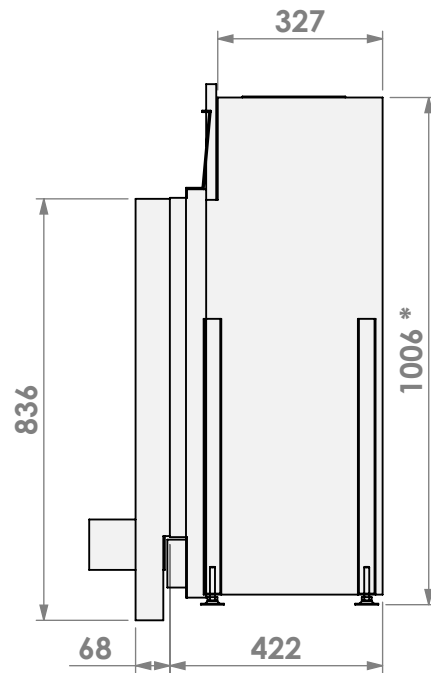

Name: **Topsham Large-3 hidden door convection casing**

Modifications reserved

Scale: **1:15**
Unit: **mm**

Version: **0**

belfires

Barbas Bellfires B.V.
Hallenstraat 17
5531 AB Bladel
The Netherlands
www.barbasbellfires.com

Name: **Topsham Large-3 hidden door+ 10cm**

Modifications reserved

Scale: **1:15**
Unit: **mm**

Version: **0**

* = optional extended adjustable legs max. + 350 mm

belfires

Barbas Bellfires B.V.
Hallenstraat 17
5531 AB Bladel
The Netherlands
www.barbasbellfires.com

Name: Topsham Large-3 hidden door+ 10cm stone bar

Modifications reserved

Scale: 1:15
Unit: mm

Version: 0

Cadre Fin
Rahmen Raffiniert

belfires

Barbas Bellfires B.V.
Hallenstraat 17
5531 AB Bladel
The Netherlands
www.barbasbellfires.com

Name: **Topsham Large-3 Slim kader**

Modifications reserved

Scale: **1:15**
Unit: **mm**

Version: **0**