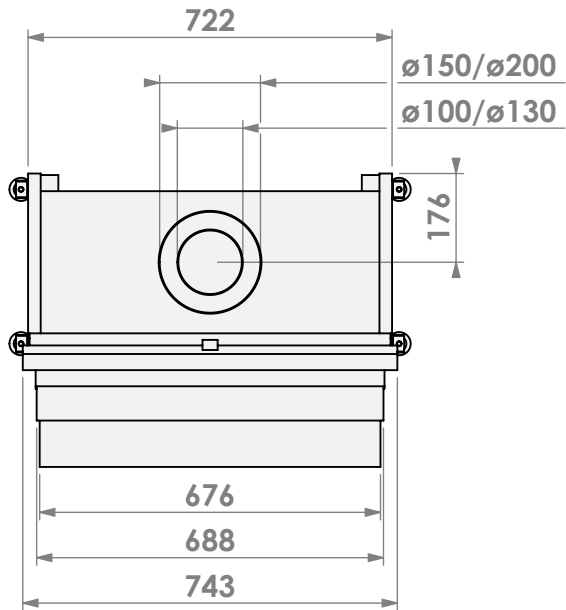

Modifications reserved

Scale: **1:15**
 Unit: **mm**

Version: **0**

* = optional extended adjustable legs max. + 350 mm

belfires

Barbas Belfires B.V.
Hallenstraat 17
5531 AB Bladel
The Netherlands
www.barbasbelfires.com

Name: **Topsham Large-3 hidden door convection casing**

Modifications reserved

Scale: **1:15**
Unit: **mm**

Version: **0**

belfires

Barbas Bellfires B.V.
Hallenstraat 17
5531 AB Bladel
The Netherlands
www.barbasbellfires.com

Name: **Topsham Large-3 hidden door+ 10cm**

Modifications reserved

Scale: **1:15**
Unit: **mm**

Version: **0**

* = optional extended adjustable legs max. + 350 mm

belfires

Barbas Bellfires B.V.
Hallenstraat 17
5531 AB Bladel
The Netherlands
www.barbasbellfires.com

Name: **Topsham Large-3 Slim kader**

Modifications reserved

Scale: **1:15**
Unit: **mm**

Version: **0**