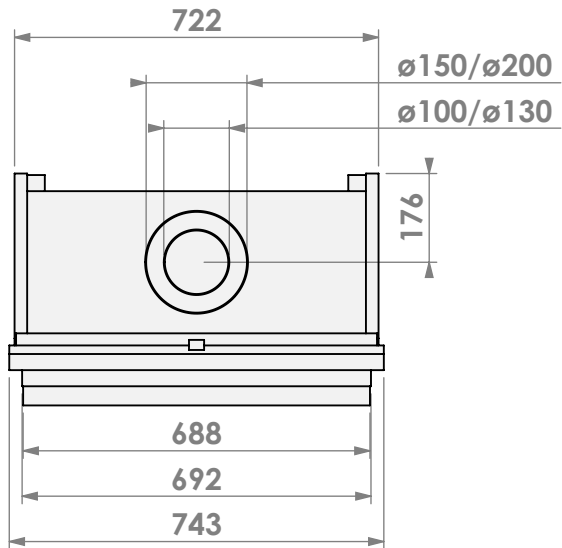

Modifications reserved

Scale: **1:15**
 Unit: **mm**

Version: **0**

* = optional extended adjustable legs max. + 350 mm

belfires

Barbas Belfires B.V.
Hallenstraat 17
5531 AB Bladel
The Netherlands
www.barbasbelfires.com

Name: **Topsham Large-3 hidden door convection casing**

Modifications reserved

Scale: **1:15**
Unit: **mm**

Version: **0**

belfires

Barbas Bellfires B.V.
Hallenstraat 17
5531 AB Bladel
The Netherlands
www.barbasbellfires.com

Name: **Topsham Large-3 Slim kader**

Modifications reserved

Scale: **1:15**
Unit: **mm**

Version: **0**